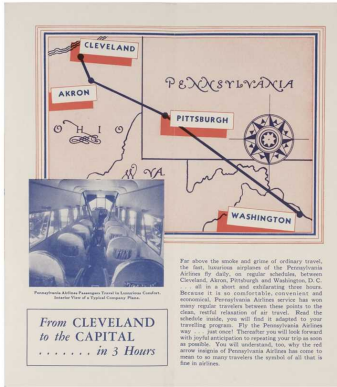

EST. 1988

Dominic Winter Auctioneers

Military & Aviation History, Medals & Militaria, Photography & Cameras (MIL21B)

Wed, 17th Nov 2021

Lot 45 *

Estimate: £200 - £300 + Fees

Civil Aviation Timetables. A collection of American timetables...

Civil Aviation Timetables. A collection of American timetables: *Pennsylvania Airlines (8), 1 January 1933 to 1936; Pennsylvania Central Airline (28), 1 November 1936 to 1 September 1944; Pennsylvania Central Airline (7), 10 December 1944 to 5 July 1946; Capital Airlines (21), 1 June 1947 to 31 May 1968*

Qty: 64